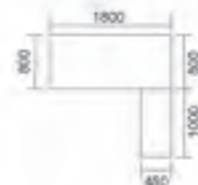

■ EMR-S1808CP/1088384 (烤漆面板、PVC 檔板)  
W1800xD800xH740(mm)

■ EMR-S1808C/1032304 (烤漆面板)  
W1800xD800xH740(mm)

■ EMR-S1808ME/1095223 (美耐板面)  
W1800xD800xH750(mm)

■ EMR-1816MF/1094534  
■ JM-03GS/100005 (活動櫃)  
■ GP-DZ02/10708 (龍管)

■ EMR-1818MF/1057764  
(美耐板面)

■ EMR-S1608MG/1040923 (美耐板面) W1600xD800xH740(mm)  
 ■ EMR-S1004MG/1003161 W1000xD450xH740(mm)

New Products for a New Master Table.

■ EMR-S1608MG/1040923 (美耐板面) W1600xD800xH740(mm)  
 ■ EMR-S1004MG/1003161 W1000xD450xH740(mm)

■ 銀色千層邊

■ EMR-S1808MG/1017833 (美耐板面 - 銀色千層邊)  
 W1800xD800xH740(mm)

■ EMR-S1808MG/1017833 (美耐板面 - 銀色千層邊)  
 W1800xD800xH740(mm)  
 ■ EMR-S1004MG/1003161  
 W1000xD450xH740(mm)