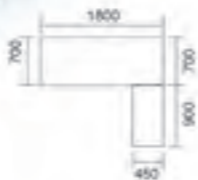

■ EMR-S1808CP/1088384 (烤漆面板、PVC 檔板)  
W1800xD800xH740(mm)

■ EMR-S1808C/1032304 (烤漆面板)  
W1800xD800xH740(mm)

■ EMR-S1808ME/1095223 (美耐板面)  
W1800xD800xH750(mm)

■ EMR-1816MF/1094534  
■ JM-03GS/100005 (活動櫃)  
■ GP-DZ02/10708 (龍管)

■ EMR-1818MF/1057764  
(美耐板面)

■ EMR-S1608MG/1040923 (美耐板面) W1600xD800xH740(mm)  
 ■ EMR-S1004MG/1003161 W1000xD450xH740(mm)

New Products for a New Master Table.

■ EMR-S1608MG/1040923 (美耐板面) W1600xD800xH740(mm)  
 ■ EMR-S1004MG/1003161 W1000xD450xH740(mm)

■ 銀色千層邊

■ EMR-S1808MG/1017833 (美耐板面 - 銀色千層邊)  
 W1800xD800xH740(mm)

■ EMR-S1808MG/1017833 (美耐板面 - 銀色千層邊)  
 W1800xD800xH740(mm)  
 ■ EMR-S1004MG/1003161  
 W1000xD450xH740(mm)