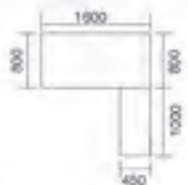

■ EMR-S1808CP/1088384 (烤漆面板、PVC 檔板)  
W1800xD800xH740(mm)

■ EMR-S1808C/1032304 (烤漆面板)  
W1800xD800xH740(mm)

■ EMR-S1808ME/1095223 (美耐板面)  
W1800xD800xH750(mm)

■ EMR-1816MF/1094534  
■ JM-03GS/100005 (活動櫃)  
■ GP-DZ02/10708 (龍管)

■ EMR-1818MF/1057764  
(美耐板面)

■ EMR-S1608MG/1040923 (美耐板面) W1600xD800xH740(mm)  
 ■ EMR-S1004MG/1003161 W1000xD450xH740(mm)

New Products for a New Master Table.

■ EMR-S1608MG/1040923 (美耐板面) W1600xD800xH740(mm)  
 ■ EMR-S1004MG/1003161 W1000xD450xH740(mm)

■ 銀色千層邊

■ EMR-S1808MG/1017833 (美耐板面 - 銀色千層邊)  
 W1800xD800xH740(mm)

■ EMR-S1808MG/1017833 (美耐板面 - 銀色千層邊)  
 W1800xD800xH740(mm)  
 ■ EMR-S1004MG/1003161  
 W1000xD450xH740(mm)